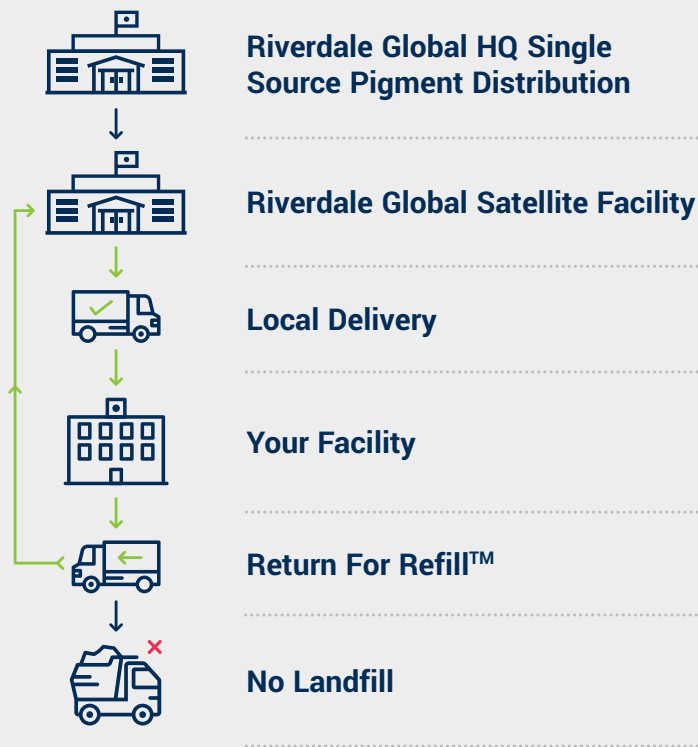

RiverdaleGlobal[®]
Changing the way you think about color

Our revolutionary business model, **GlobalLocal**[™], has global reach with local satellite supply and service.

100[%]
Color Used

- Faster Speed from Product to Market
- Sustainable Savings[™]
- Precision Processing
- Global Supply / Local Service
- Reduced Warehouse Space
- Zero Waste